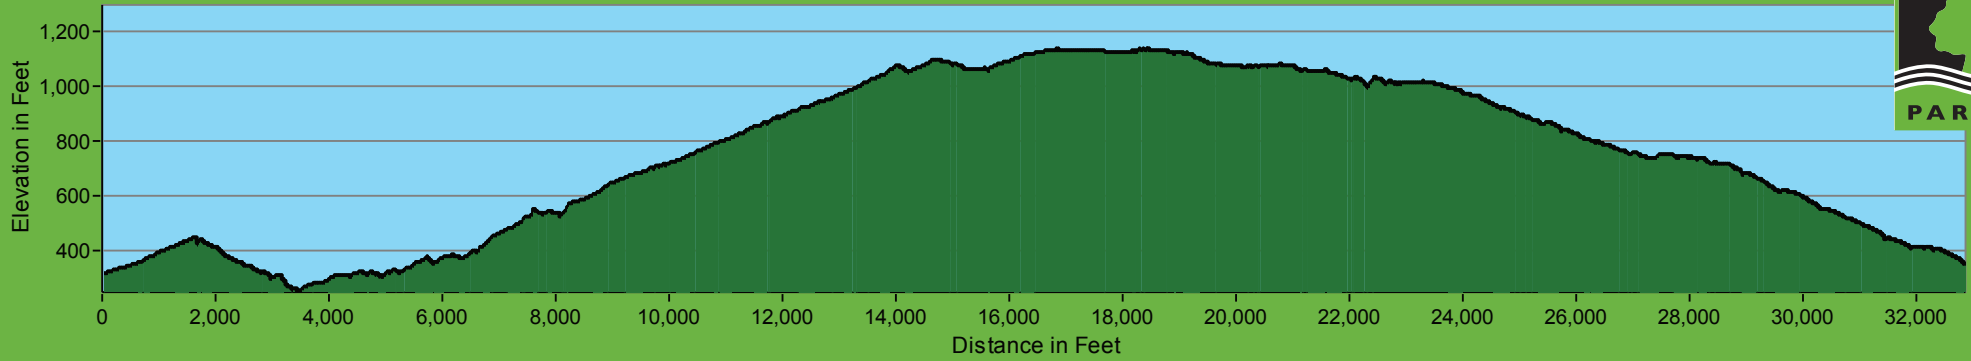

Pescadero Creek Park Complex / Brook Loop Trail Profile

890 foot elevation change / Trail begins and ends at Towne Fire Road Trail