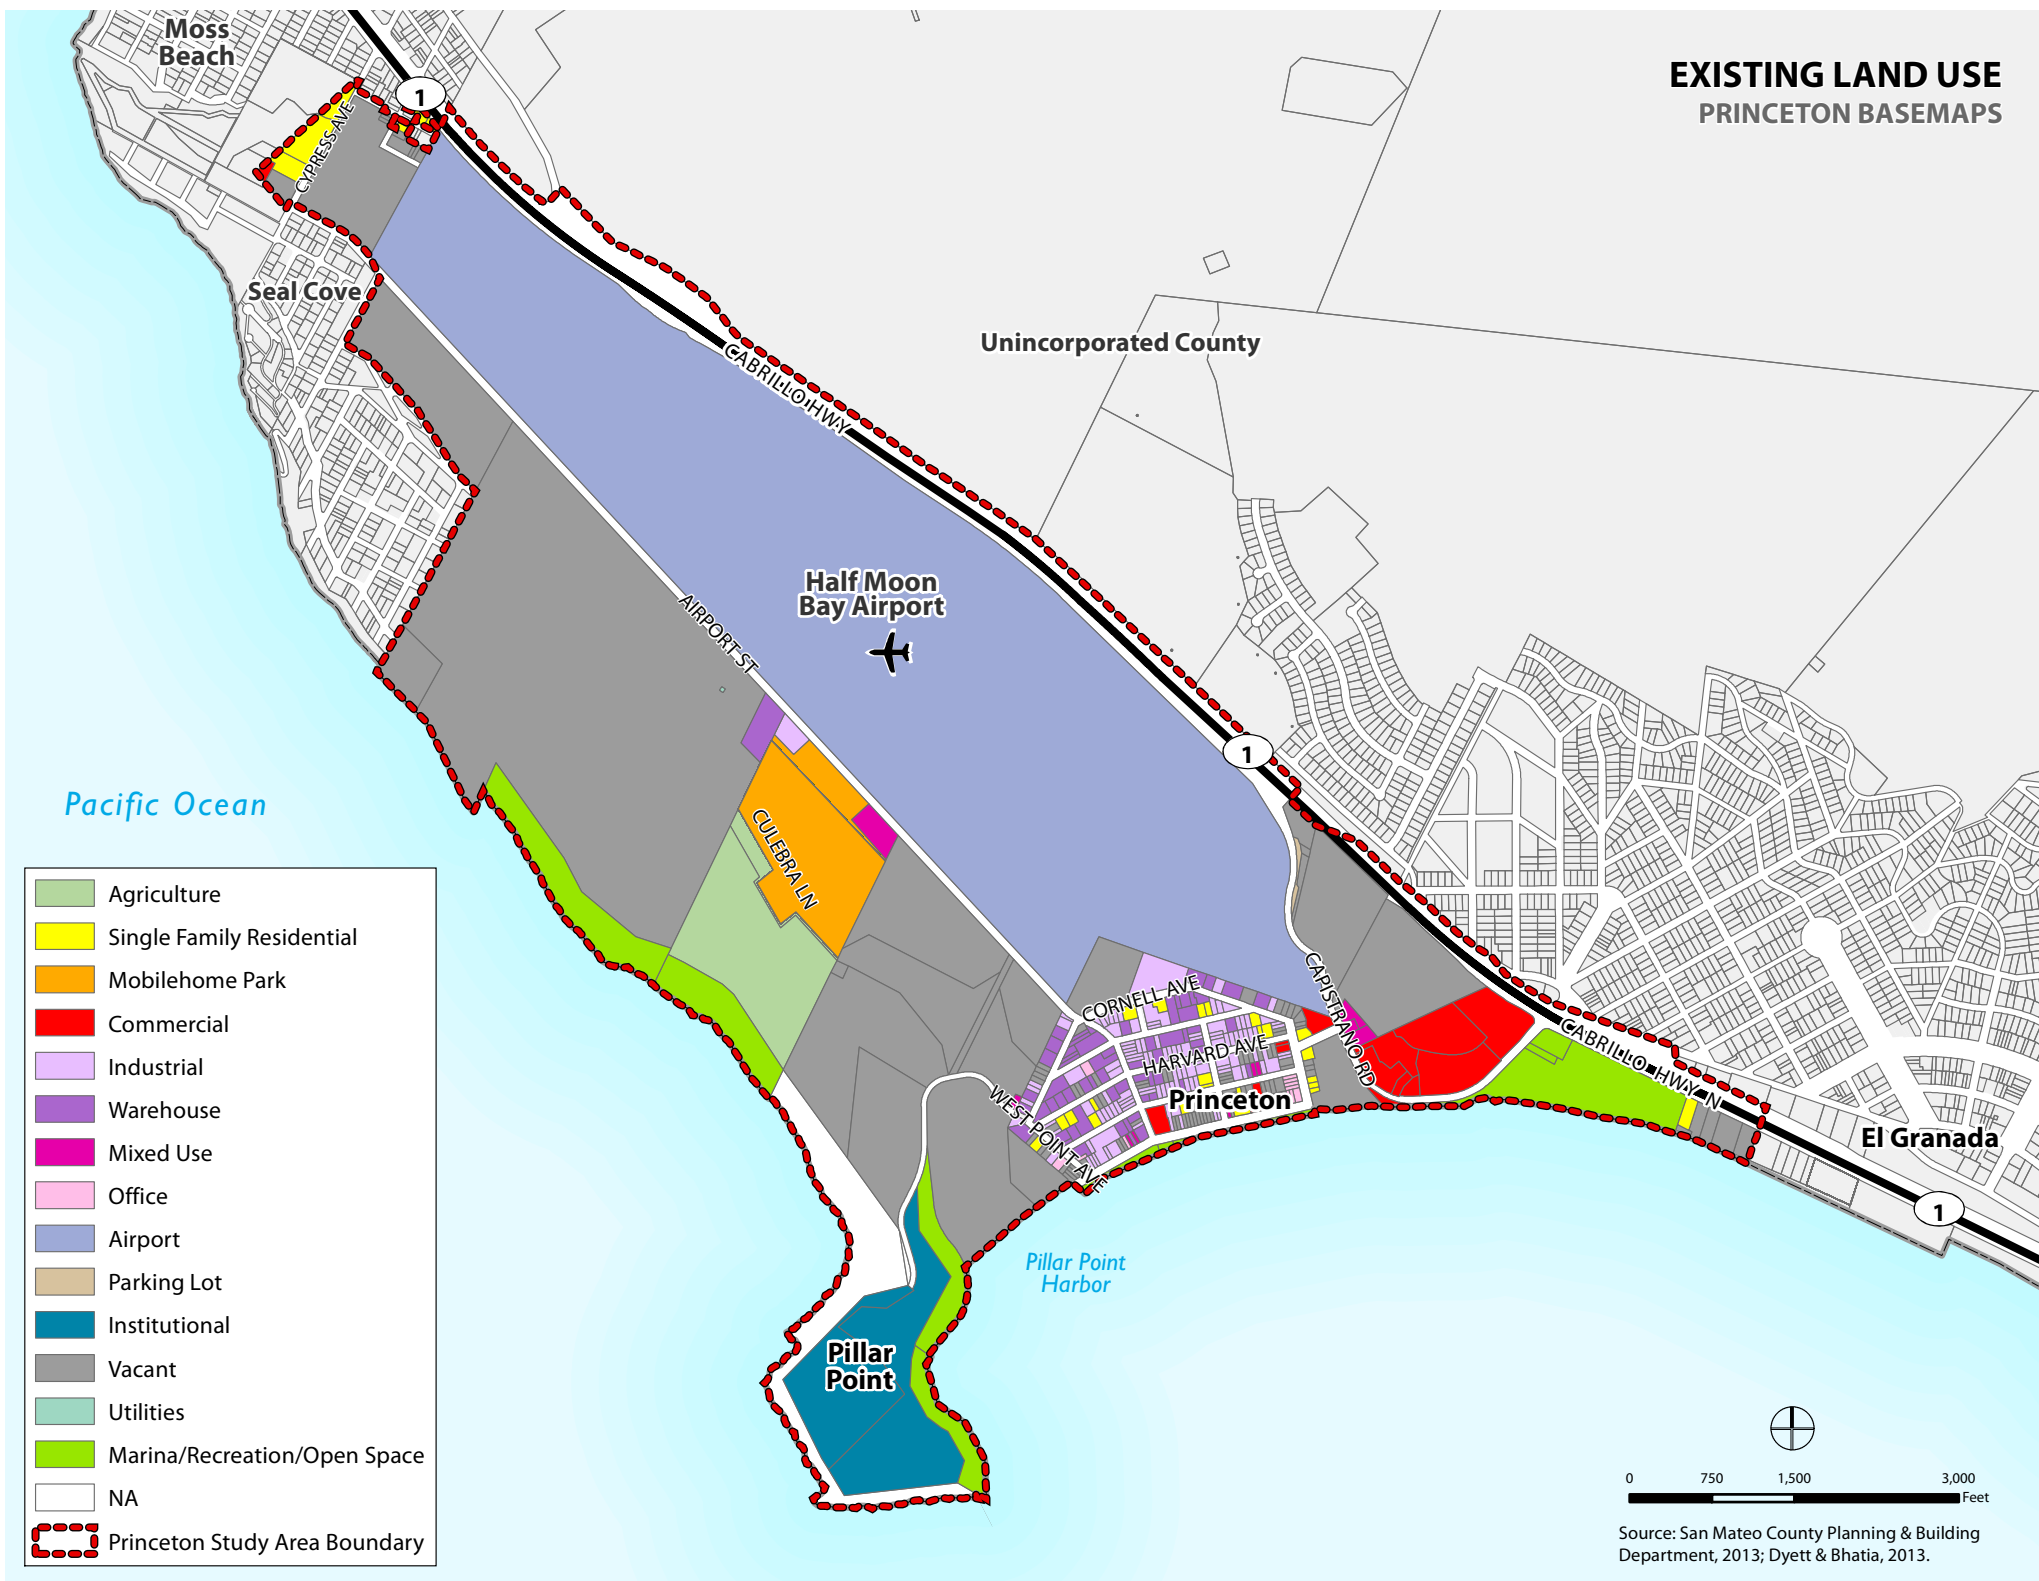

EXISTING LAND USE PRINCETON BASEMAPS

- Agriculture
- Single Family Residential
- Mobilehome Park
- Commercial
- Industrial
- Warehouse
- Mixed Use
- Office
- Airport
- Parking Lot
- Institutional
- Vacant
- Utilities
- Marina/Recreation/Open Space
- NA
- Princeton Study Area Boundary

Source: San Mateo County Planning & Building Department, 2013; Dyett & Bhatia, 2013.